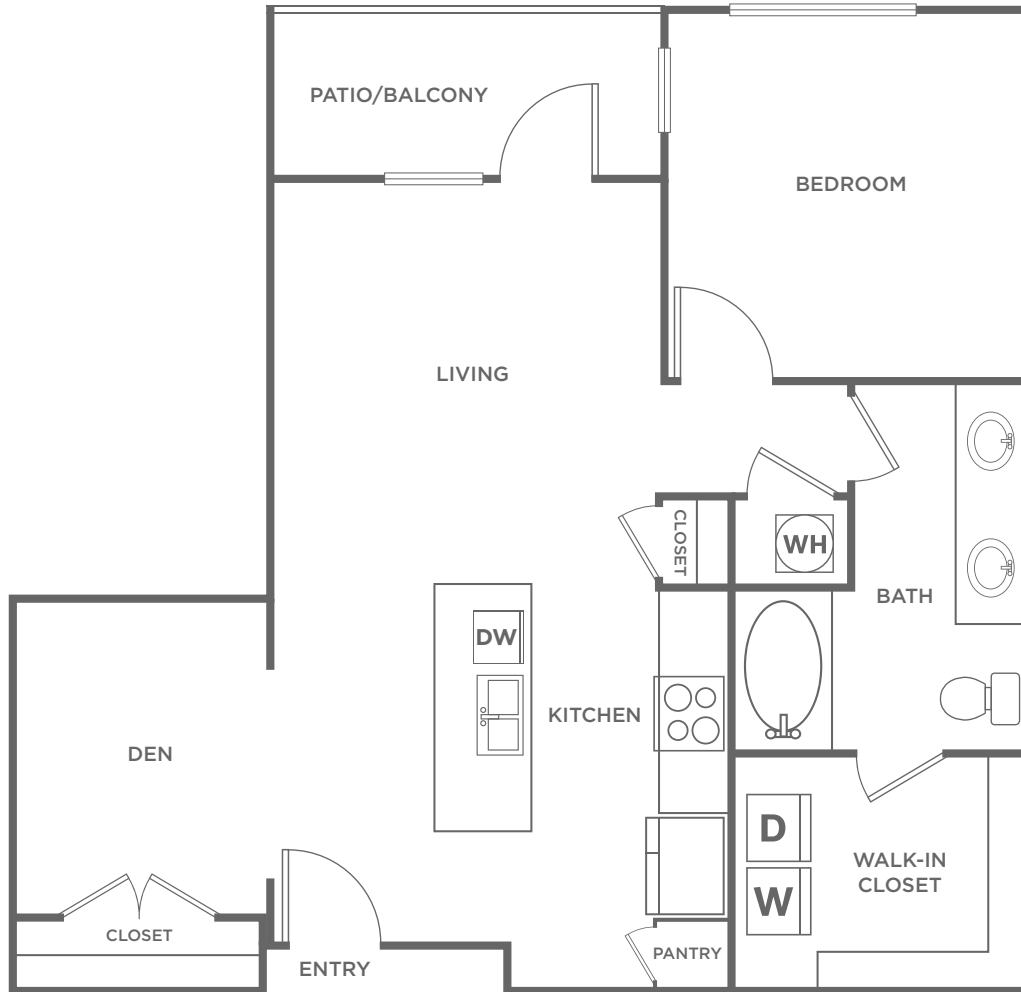

One Bed A-1

1 BED / 1 BATH

828

SQ. FT.

DISCOVERY
AT THE REALM

3600 Windhaven Parkway | Lewisville, TX 75056

www.discoveryattherealm.com

**Floor plans are artist's rendering. All dimensions are approximate. Actual product and specifications may vary in dimension or detail. Not all features are available in every apartment. Prices and availability are subject to change. Please see a representative for details.*