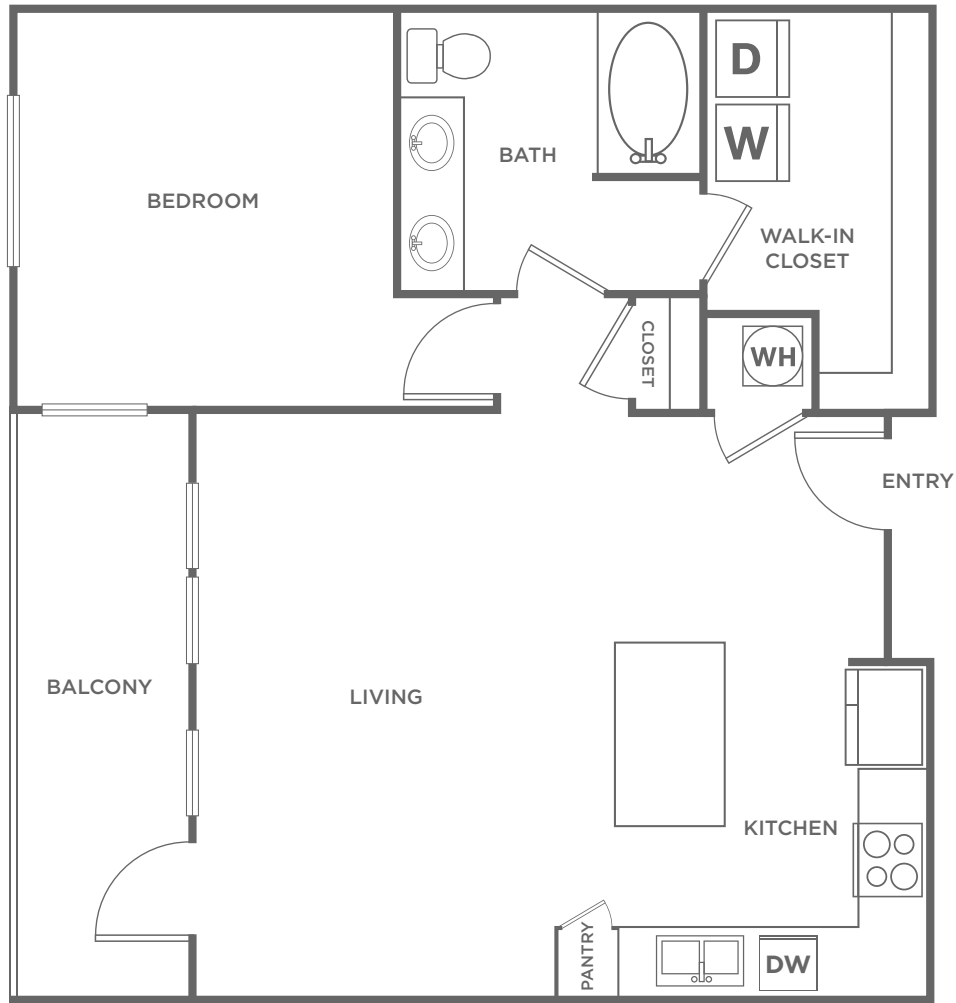

One Bed B

1 BED / 1 BATH

836

SQ. FT.

DISCOVERY
AT THE REALM

3600 Windhaven Parkway | Lewisville, TX 75056

www.discoveryattherealm.com

**Floor plans are artist's rendering. All dimensions are approximate. Actual product and specifications may vary in dimension or detail. Not all features are available in every apartment. Prices and availability are subject to change. Please see a representative for details.*