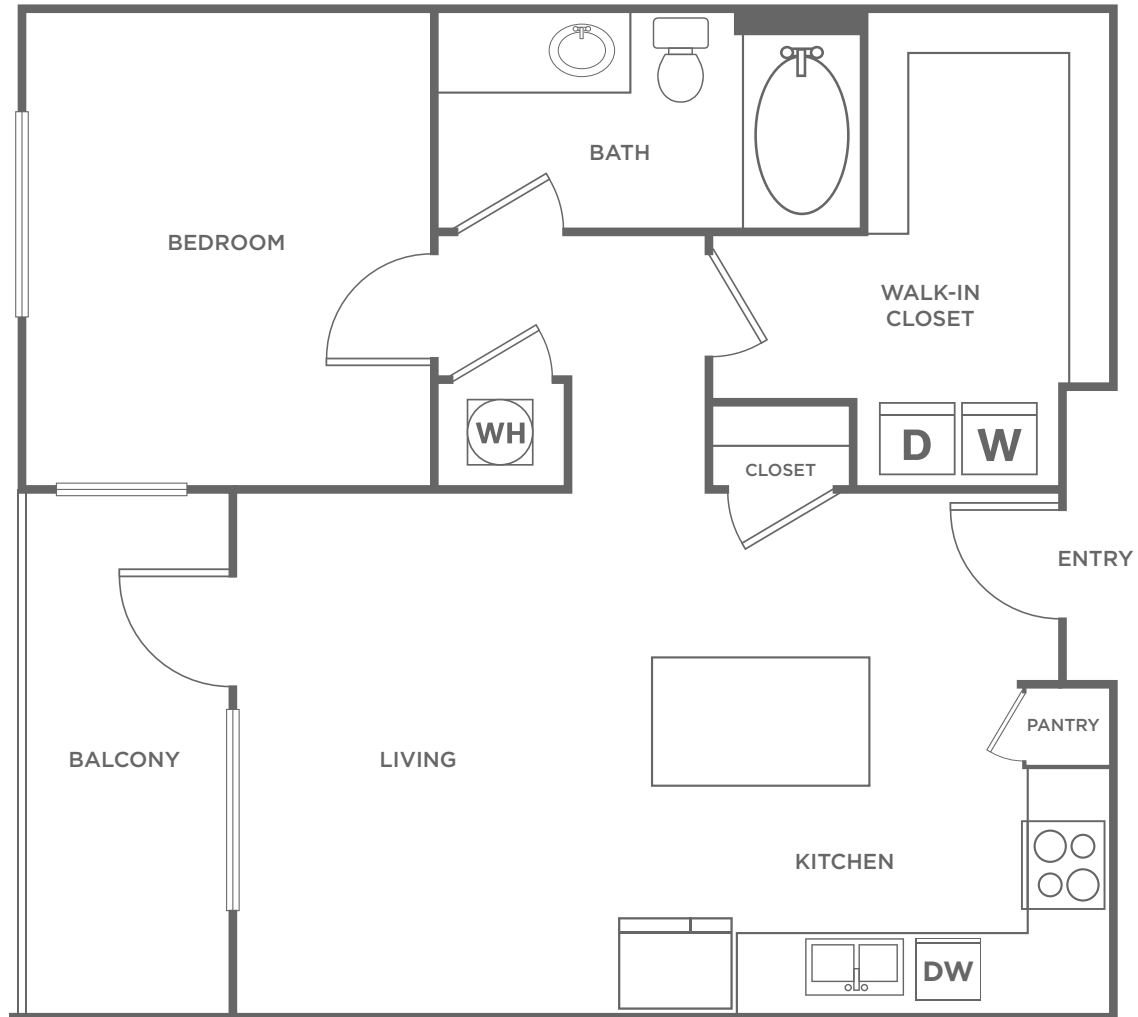

One Bed C

1 BED / 1 BATH

725

SQ. FT.

DISCOVERY
AT THE REALM

3600 Windhaven Parkway | Lewisville, TX 75056

www.discoveryattherealm.com

**Floor plans are artist's rendering. All dimensions are approximate. Actual product and specifications may vary in dimension or detail. Not all features are available in every apartment. Prices and availability are subject to change. Please see a representative for details.*