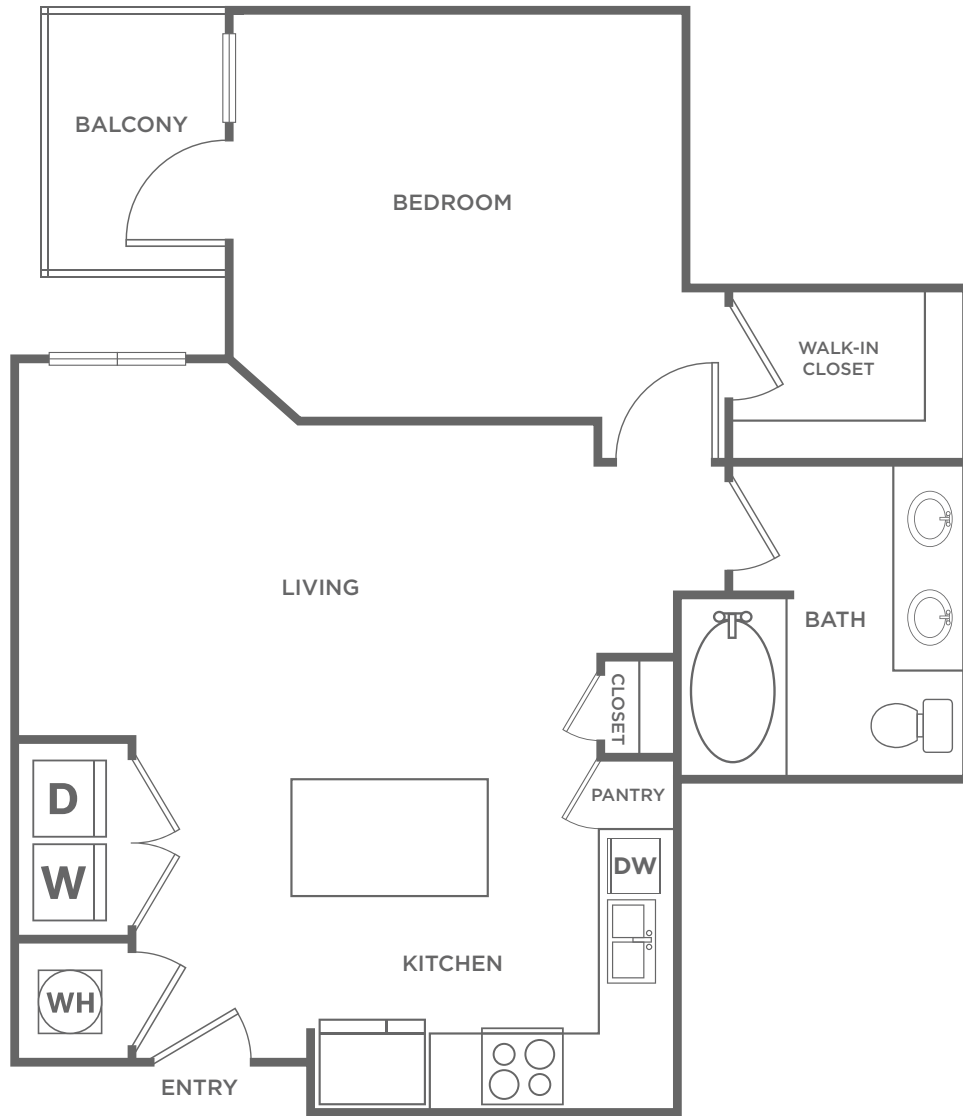

One Bed E

1 BED / 1 BATH

734

SQ. FT.

DISCOVERY
AT THE REALM

3600 Windhaven Parkway | Lewisville, TX 75056

www.discoveryattherealm.com

**Floor plans are artist's rendering. All dimensions are approximate. Actual product and specifications may vary in dimension or detail. Not all features are available in every apartment. Prices and availability are subject to change. Please see a representative for details.*