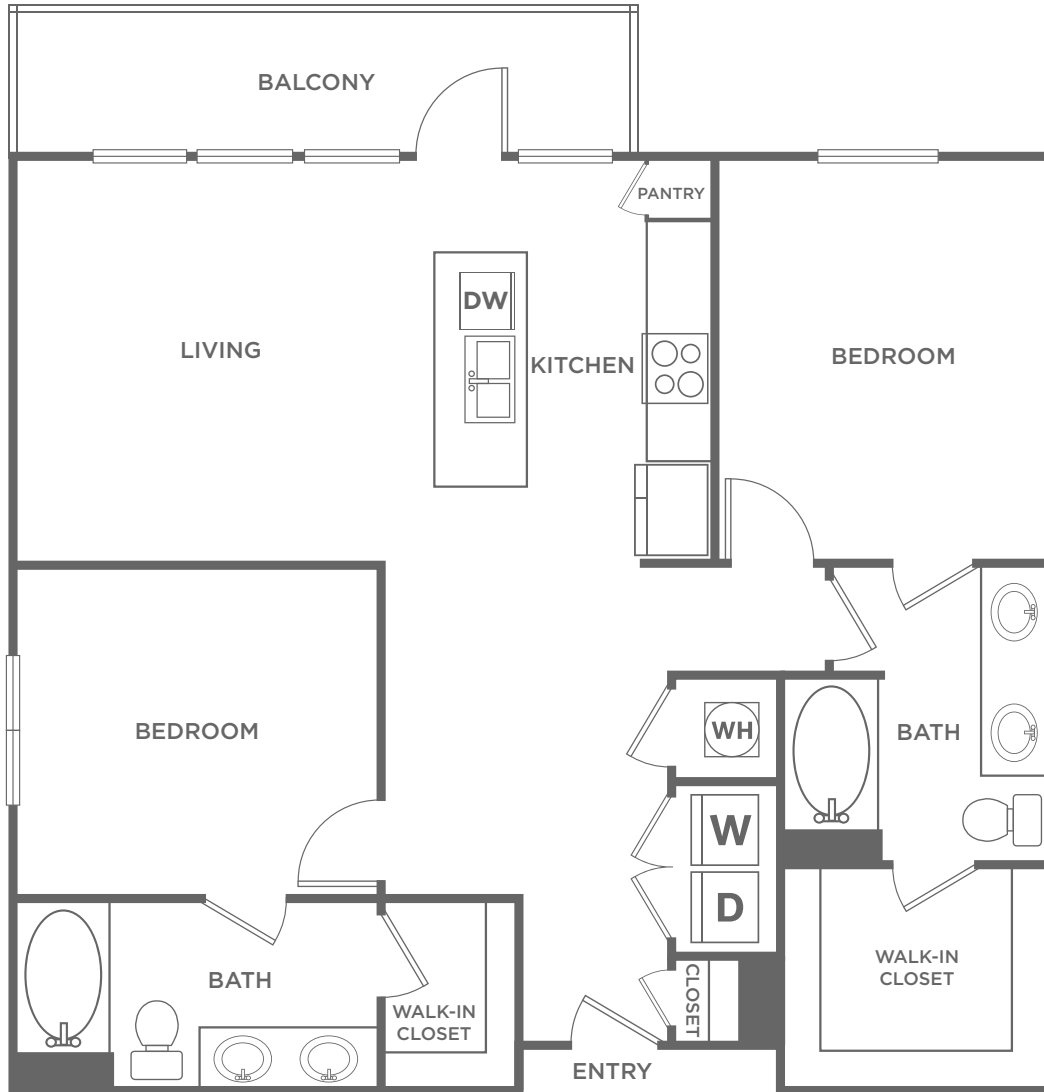

Two Bed E

2 BED / 2 BATH

1135

SQ. FT.

DISCOVERY
AT THE REALM

3600 Windhaven Parkway | Lewisville, TX 75056

www.discoveryattherealm.com

**Floor plans are artist's rendering. All dimensions are approximate. Actual product and specifications may vary in dimension or detail. Not all features are available in every apartment. Prices and availability are subject to change. Please see a representative for details.*